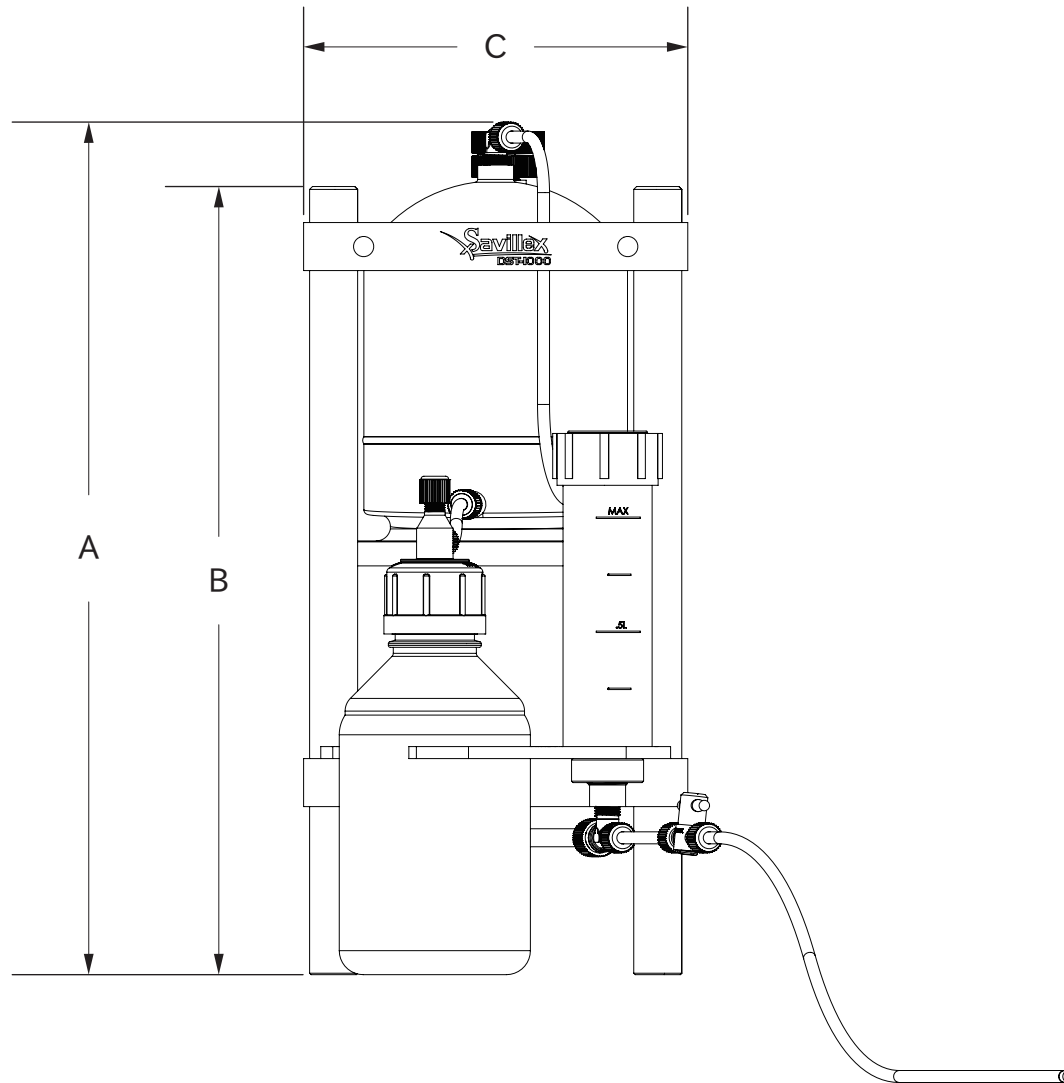

STANDARD DIMENSIONS

PART NUMBER	HEATER	A INCHES (CM)	B INCHES (CM)	C INCHES (CM)
525-1000-100	100 V	17.76" (45.1)	16.40" (41.7)	8.00" (20.3)
525-1000-115	115 V	17.76" (45.1)	16.40" (41.7)	8.00" (20.3)
525-1000-230	230 V	17.76" (45.1)	16.40" (41.7)	8.00" (20.3)
525-1000-230UK	230 V	17.76" (45.1)	16.40" (41.7)	8.00" (20.3)